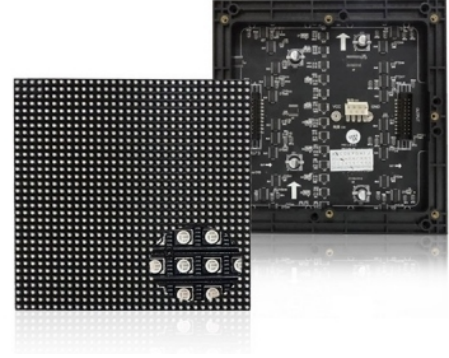

Viewing Angle	140(Horizontal), 140(Vertical)
Life-span	100, 000 hours
Nearest Viewing Distance	8m
Protection Level(front/back)	IP43/IP54
Power Consumption (Max)	800 w/sqm
Malfunction Dot Rate	less than 0.0001
Power Consumption (Average)	250 w/sqm
Operating Temp/Humidity	0°C-45°C, 15%-85%RH
Display Function	Text, Graphics, Video
Storage Temp/Humidity	-15°C-50°C, 15%-85%RH
Refresh Rate	>1800Hz
Drive Mode/Driver Position	Constant driving 1/16 Scan, Combined driver board

Control System

Control Mode	Synchronization/Asynchronization
Input Signal	AVI/MPG/MPEG/TXT.etc
Control System	Sending Card, Receiving Card, Receiving HUB
PC Operating System	Microsoft Windows 10 , Windows 7 and XP
Software	LED Studio (HSTV-linsn)
Communication Type	Net cable; 3G, WIFI(Sold separately)
Language	Chinese, Traditional Chinese, English, French, Japanese, Russian, Thai, Spanish, Polish, Italian, Portuguese, Turkish, Dutch, Greek, Bulgarian, Romanian, Arabic, Korean, German
Certificate	CE, ROHS, FCC, ISO9001, TUV
Control Card Input	DVI, USB; RJ45, HDMI(Sold separately)

Geniş Bir Kitle İçin
Geniş Görünüm Açışı

- Sahne Ve Ekran İçin Optimum Tasarımlar
- En Kaliteli Malzeme, Modüller ve Çipler
- Resimlerinizde Her Detayı Sağlayın
- Yüksek Çözünürlük
- Çoklu Sinyal Girişi - Çeşitli Girişli Cihazları Destekler