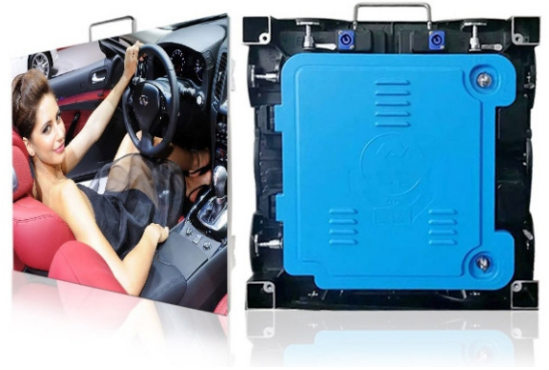

## TECHNICAL SPECIFICATIONS

LED Lamp	
Type	SMD2121
Brand	Nationstar
Arrangement	1R1G1B
Chip parameters	Red (620-625nm) IV:(250-300mcd)
Chip parameters	Green (520-525nm) IV:(450-550mcd)
Chip parameters	Blue (470-475nm) IV:(100-120mcd)
LED Module	
Pixel Pitch	4mm
Module Size	256x128mm
Module Resolution	64x64=4096(Dots)
Module Weight	0.3kg
LED Cabinet	
Pixel Density	62500 Dots/sqm
Module Quanty /Cabinet	2x3=6(Pcs)
Cabinets Material	Nanomaterial
Cabinet Weight	5kg
Cabinet Dimension(W*H*D)	512x512x70mm
Cabinet Resolution	128x128=16384 Dots
Brightness	>800 cd/sqm
Viewing Angle	140(Horizontal),140(Vertical)
Nearest Viewing Distance	7m
Power Consumption (Max)	1000 w/sqm
Power Consumption (Average)	300 w/sqm
Refresh Rate	>1800Hz
Drive Mode/Driver Position	Constant driving 1/16 Scan,Combined driver board
Display Function	Text,Graphics,Video
Frame Frequency	no less than 60 frame/sec
Input Voltage	AC110-220V±10%,50/60Hz
Output Voltage	DC-5V,40A/60A/80A
Grey Scale Levels	16bit
Color Processing	R(1024)×G(1024)×B(1024)
Brightness Adjustment	256 color levels,can be adjusted manually and automatically optional
MTBF( mean time between failures)	5000 hours
Life-span	100,000 hours
Protection Level	IP43/IP54
Malfunction Dot Rate	less than 0.0001
Working Temperature	-20°C~50°C
Humidity	15%~85%
Control System	
Control Mode	Synchronization/Asynchronization
Control System	Sending Card,Receiving Card,Receiving HUB
Software	LED Studio ( HSTV-linsn)
Language	Chinese, Traditional Chinese, English, French, Japanese, Russian, Thai, Spanish, Polish, Italian, Portuguese, Turkish, Dutch, Greek, Bulgarian, Romanian, Arabic,Korean,German
Input Signal	AVI/MPG/MPEG/TXT.etc
PC Operating System	Microsoft Windows 10,XP and Windows 7
Control Card Input	DVI,USB,RJ45,HDMI(Sold separately)
Communication Type	Net cable,3G,WIFI(Sold separately)
Certificate	CE,ROHS,FCC,ISO9001,TUV