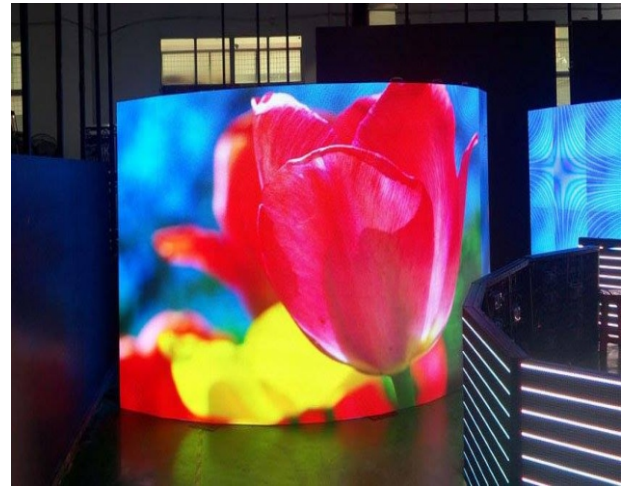

Su geçirmez
kauçuk conta

Modüller arası sinyal
ve elektrik bağlantısı

Patentli Mask Tasarımı

UV ışınlarına ve deformasyona
dayanıklı modül kit

En üst seviye
koruyucu kaplama

Modül içi
sinyal bağlantısı